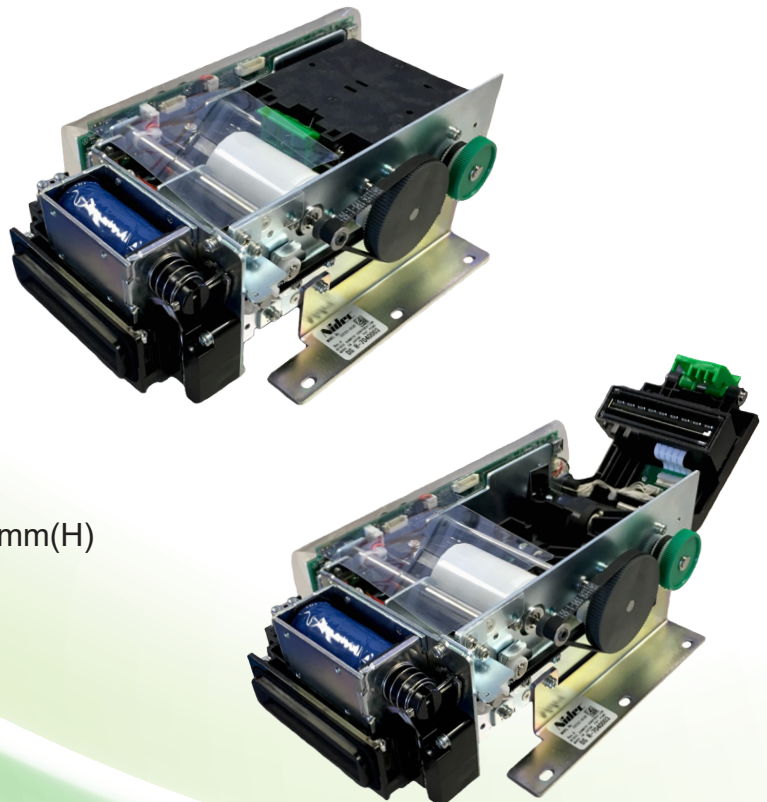

All for dreams

ID Card Scanner Barcode, Driver's License & Magstripe Reader

Applications & Features

- ID Scanning:
  Reads all ID-1 type documents
- Verification:
  Verifies ID information by Authentication Software
- Component design for Kiosks
- Dual side scanning capability
- Full color 600 DPI, IR & UV scanning
- Hinged for easy cleaning
- Magnetic card data reading
- 1D/2D barcode reading
- Card Capture

Specifications

- Power Supply: +24VDC
- Interface & Communication: USB- Type mini-B
  Twain Interface coming soon
- Host OS: Windows 7, 8.1 & 10 (32 & 64 bit)
- Magnetic Stripe: ISO/IEC 7810, 7811-2 & -6
- Dimensions: 130.2mm(W) x 215.5mm(D) x 86.4mm(H)
- Mass: 1.8kg

Related Standards

- USB 2.0 Compatible
- RoHS Compliant
- AAMVA

IST221-0130

NIDEC SANKYO AMERICA CORPORATION

275 Northridge Drive
Shelbyville, IN 46176 USA
Tel: (317) 421-2220
crdsales@us.nidec-sankyo.com

ISO9001 & ISO14001 Certified

NIDEC SANKYO CORPORATION
www.nidec-sankyo.co.jp

NIDEC SANKYO EUROPE GmbH

Mollsfeld 1, D-40670
Meerbusch - Germany
Tel: +49 (0) 2159-69 58-0
crdsales@nidec-sankyo.de